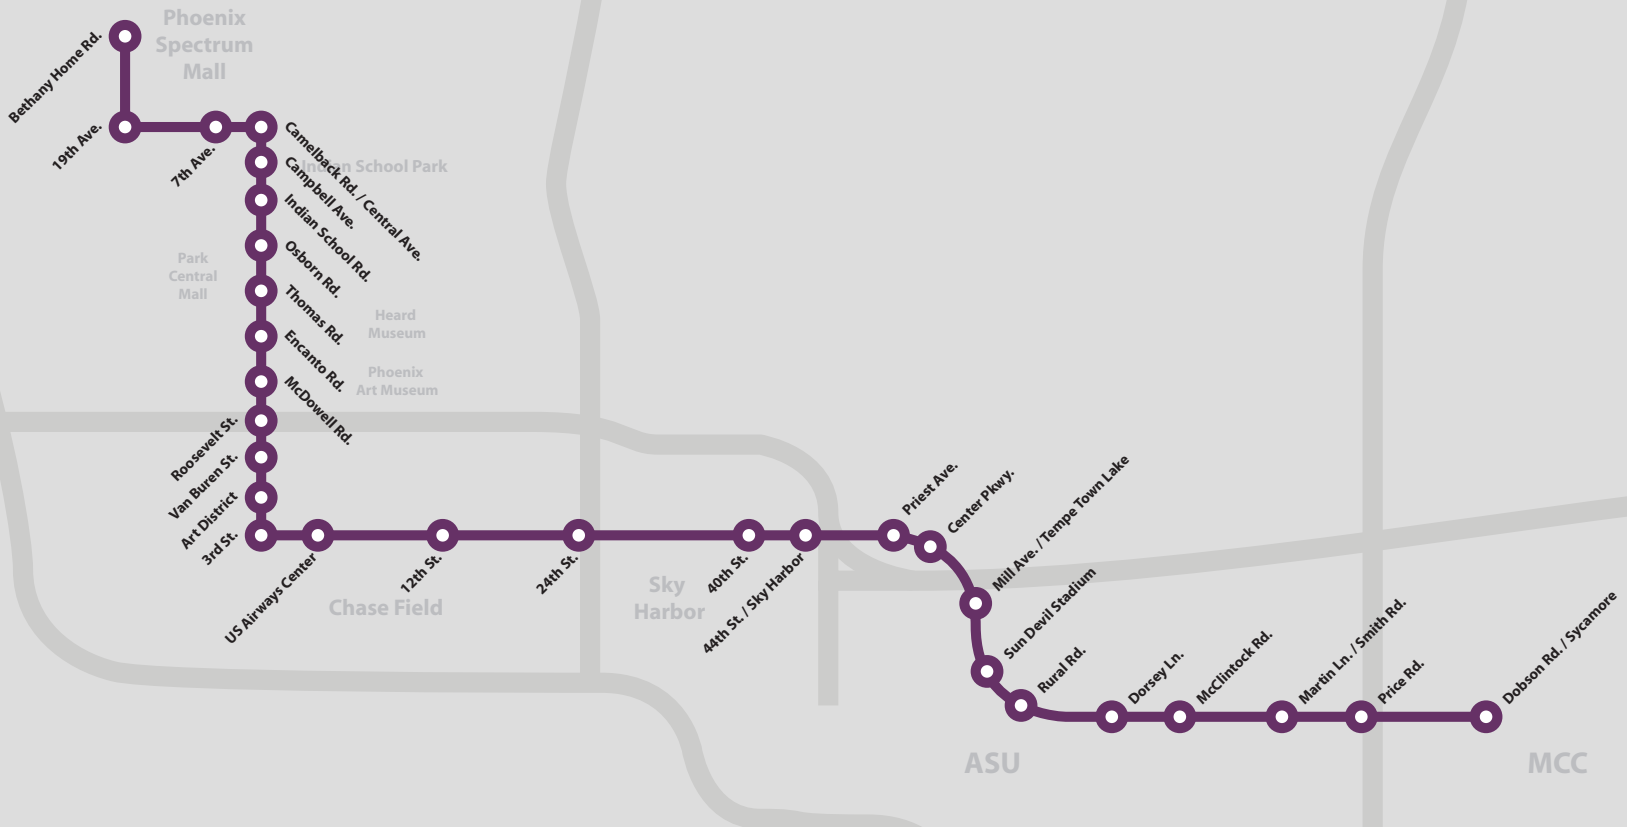

# Phoenix Lightrail

Opening Route December, 2008

Illustration by J. Jeffers

## Ride Today For...

<b>One way:</b>	\$1.25
<b>All day:</b>	\$2.50
<b>3-day:</b>	\$7.50
<b>7-day:</b>	\$17.50
<b>31-day:</b>	\$45.00

### Approximate Travel Times

This map is available for download at:  
<http://donttrustthisguy.com/>